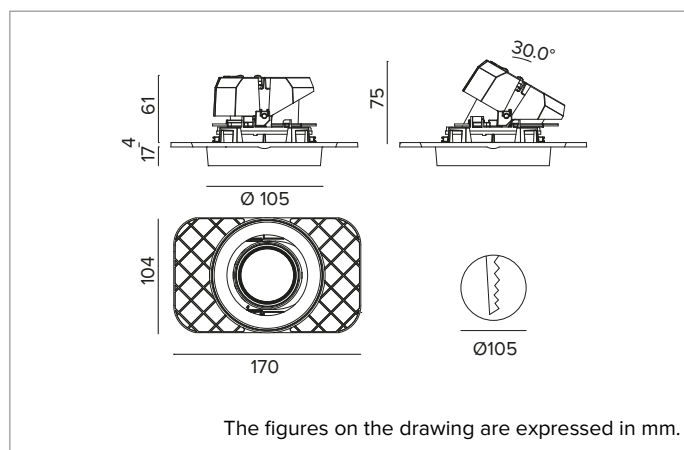

1T8767ELTR | CTEVO ARCHITECTURAL 105

Adjustable recessed LED projector in a trimless version

| | | | | | |
|--------|-----------------|---------------|--------|------|-----------|
| | | 2700K | H(m) | D(m) | Emax(lx) |
| | | Ra90 | | 48° | |
| | | Fixture Power | 20W | 1 | 0.88 2917 |
| | | Source Flux | 2128lm | 2 | 1.77 729 |
| | | Fixture Flux | 1630lm | 3 | 2.65 324 |
| | | Efficacy | 81lm/W | 4 | 3.53 182 |
| TS1308 | Imax=1378cd/klm | Imax | 2933cd | 5 | 4.41 117 |

Colour and finish: Deep black

Weight: 0.61Kg

Version: TRIMLESS

Degree of protection: IP20 for recessed part

Degree of protection: IP40 for exposed part

ELECTRICAL CHARACTERISTICS

Integrated electronic ON-OFF driver.